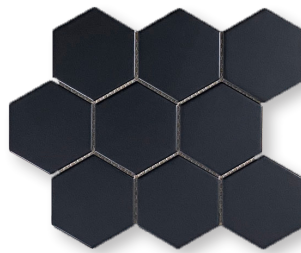

GEOMETRICS

COLLECTION

Wayne Tile
Company

waynetile.com

GEOMETRICS

AVAILABLE COLORS

1" Hexagon

Black

2" Hexagon

Black

4" Hexagon

Black

Pennyround

Black

Grey

Grey

Grey

Grey

White

White

White

White

GEOMETRICS

AVAILABLE COLORS

AVAILABLE COLORS

Stick Mosaics

Brown

Crystal White

Dark Green

Green

Grey

Navy Blue