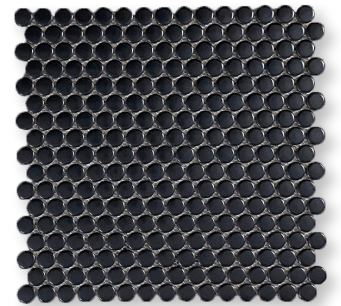

GEOMETRICS

COLLECTION

Wayne Tile
Company

waynetile.com

GEOMETRICS

AVAILABLE COLORS

1" Hexagon

Black

2" Hexagon

Black

4" Hexagon

Black

Pennyround

Black

Grey

Grey

Grey

Grey

White

White

White

White

GEOMETRICS

AVAILABLE COLORS

1"x3" Herringbone"

2"x7" Chevron

White with Black Dot

White with Grey Dot

Black

White Matte

Basketweave

Basketweave