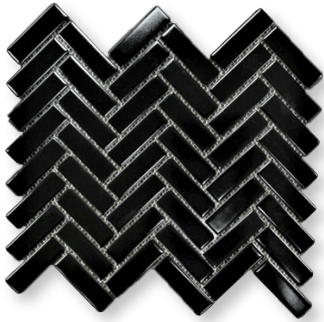

Grey

Grey

White

White

White

White

GEOMETRICS

AVAILABLE COLORS

1"x3" Herringbone"

2"x7" Chevron

White with Black Dot

White with Grey Dot

Black

White Matte

Basketweave

Basketweave

Grey

White Glossy

Hexagon

Hexagon

White

Octagon

Octagon

GEOMETRICS

AVAILABLE COLORS

Stick Mosaics

Brown

Crystal White

Dark Green

Green

Grey

Navy Blue