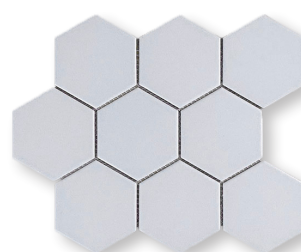

GEOMETRICS

COLLECTION

Wayne Tile
Company

waynetile.com

GEOMETRICS

AVAILABLE COLORS

1" Hexagon

Black

2" Hexagon

Black

4" Hexagon

Black

Pennyround

Black

Grey

Grey

Grey

Grey

White

White

White

White

GEOMETRICS

AVAILABLE COLORS