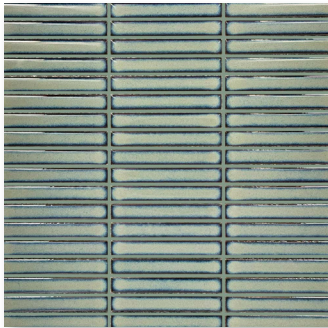

AVAILABLE COLORS

Stick Mosaics

Brown

Crystal White

Dark Green

Green

Grey

Navy Blue