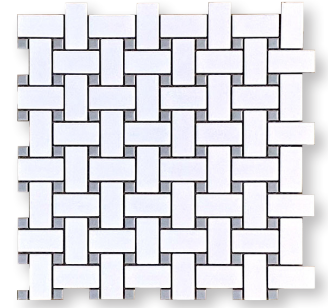

Grey

Grey

White

White

White

White

GEOMETRICS

AVAILABLE COLORS

1"x3" Herringbone"

2"x7" Chevron

White with Black Dot

White with Grey Dot

Black

White Matte

Basketweave

Basketweave

Grey

White Glossy

Hexagon

Hexagon

White

Octagon

Octagon

GEOMETRICS