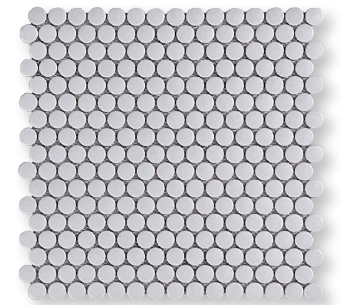

GEOMETRICS

COLLECTION

Wayne Tile
Company

waynetile.com

GEOMETRICS

AVAILABLE COLORS

1" Hexagon

Black

2" Hexagon

Black

4" Hexagon

Black

Pennyround

Black

Grey

Grey

Grey

Grey

White

White

White

White

GEOMETRICS

AVAILABLE COLORS

1"x3" Herringbone"

2"x7" Chevron

White with Black Dot

White with Grey Dot

Black

White Matte

Basketweave

Basketweave