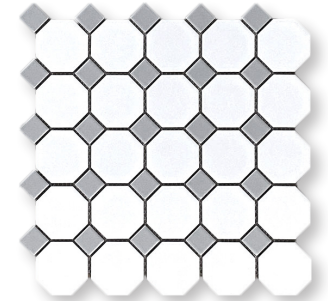

1"x3" Herringbone"

2"x7" Chevron

White with Black Dot

White with Grey Dot

Black

White Matte

Basketweave

Basketweave

Grey

White Glossy

Hexagon

Hexagon

White

Octagon

Octagon

GEOMETRICS

AVAILABLE COLORS

Stick Mosaics

Brown

Crystal White

Dark Green

Green

Grey

Navy Blue