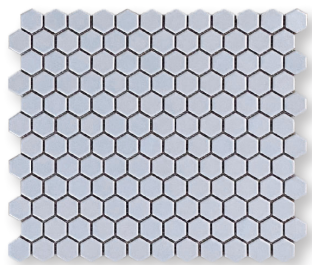

GEOMETRICS

COLLECTION

Wayne Tile
Company

waynetile.com

GEOMETRICS

AVAILABLE COLORS

1" Hexagon

Black

2" Hexagon

Black

4" Hexagon

Black

Pennyround

Black

Grey

Grey

Grey

Grey

White

White

White

White

GEOMETRICS

AVAILABLE COLORS

1"x3" Herringbone"

2"x7" Chevron

White with Black Dot

White with Grey Dot

Black

White Matte

Basketweave

Basketweave