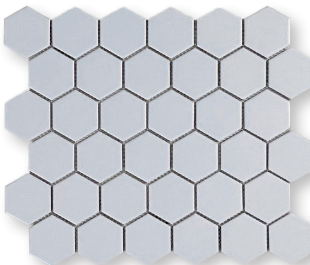

GEOMETRICS

COLLECTION

Wayne Tile
Company

waynetile.com

GEOMETRICS

AVAILABLE COLORS

1" Hexagon

Black

2" Hexagon

Black

4" Hexagon

Black

Pennyround

Black

Grey

Grey

Grey

Grey

White

White

White

White

GEOMETRICS

AVAILABLE COLORS

1"x3" Herringbone"

2"x7" Chevron

White with Black Dot

White with Grey Dot

Black

White Matte

Basketweave

Basketweave