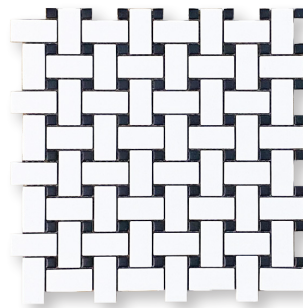

Grey

Grey

White

White

White

White

GEOMETRICS

AVAILABLE COLORS

1"x3" Herringbone"

2"x7" Chevron

White with Black Dot

White with Grey Dot

Black

White Matte

Basketweave

Basketweave

Grey

White Glossy

Hexagon

Hexagon

White

Octagon

Octagon

GEOMETRICS

AVAILABLE COLORS

Stick Mosaics

Brown

Crystal White

Dark Green

Green

Grey

Navy Blue