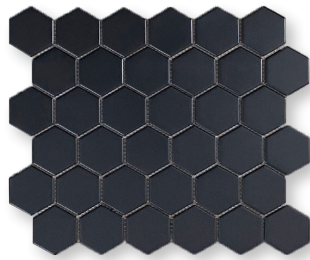

GEOMETRICS

COLLECTION

Wayne Tile
Company

waynetile.com

GEOMETRICS

AVAILABLE COLORS

1" Hexagon

Black

2" Hexagon

Black

4" Hexagon

Black

Pennyround

Black

Grey

Grey

Grey

Grey

White

White

White

White

GEOMETRICS

AVAILABLE COLORS

AVAILABLE COLORS

Stick Mosaics

Brown

Crystal White

Dark Green

Green

Grey

Navy Blue