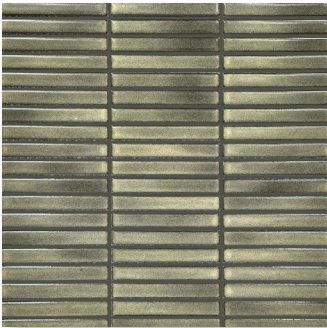

1"x3" Herringbone"

2"x7" Chevron

White with Black Dot

White with Grey Dot

Black

White Matte

Basketweave

Basketweave

Grey

White Glossy

Hexagon

Hexagon

White

Octagon

Octagon

GEOMETRICS

AVAILABLE COLORS

Stick Mosaics

Brown

Crystal White

Dark Green

Green

Grey

Navy Blue