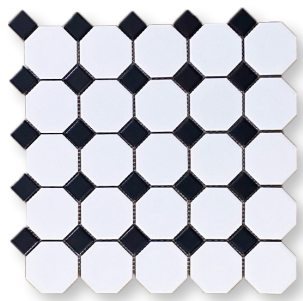

Grey

Grey

White

White

White

White

GEOMETRICS

AVAILABLE COLORS

1"x3" Herringbone"

2"x7" Chevron

White with Black Dot

White with Grey Dot

Black

White Matte

Basketweave

Basketweave

Grey

White Glossy

Hexagon

Hexagon

White

Octagon

Octagon

GEOMETRICS

AVAILABLE COLORS

Stick Mosaics

Brown

Crystal White

Dark Green

Green

Grey

Navy Blue