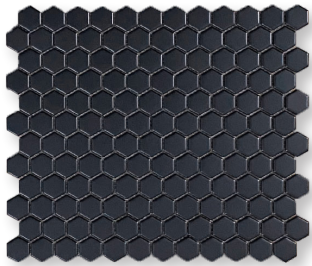

GEOMETRICS

COLLECTION

Wayne Tile
Company

waynetile.com

GEOMETRICS

AVAILABLE COLORS

1" Hexagon

Black

2" Hexagon

Black

4" Hexagon

Black

Pennyround

Black

Grey

Grey

Grey

Grey

White

White

White

White

GEOMETRICS

AVAILABLE COLORS

AVAILABLE COLORS

Stick Mosaics

Brown

Crystal White

Dark Green

Green

Grey

Navy Blue